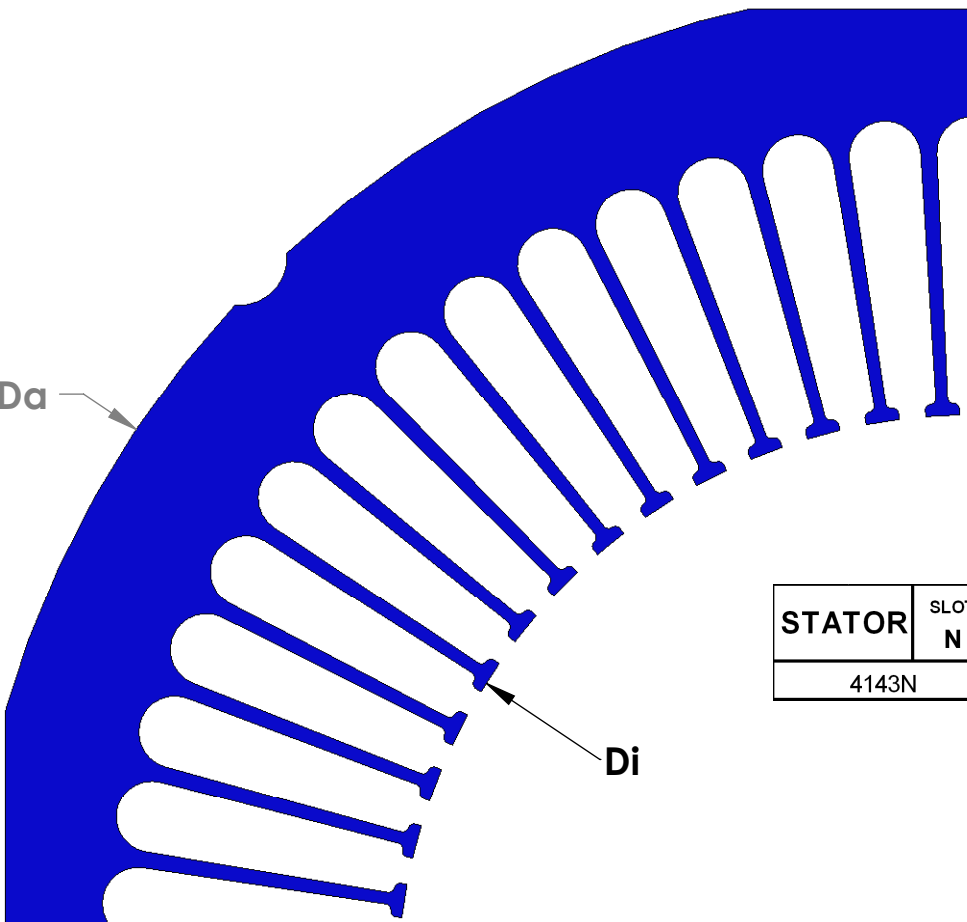

"MADE IN THE USA"

STATOR	SLOT N	CHARACTERISTICS			
		D <sub>a</sub>	D <sub>i</sub>	N	A
4143D		10.50	6.00	48	0.470

STATOR	SLOT N	CHARACTERISTICS			
		D <sub>a</sub>	D <sub>i</sub>	N	A
4143N		10.50	6.00	60	0.470

[www.reuland.com](http://www.reuland.com)

Copyright © 2010 Reuland Electric Co. All Rights Reserved.

NOTE: CORES ARE WELDED  
NOT TO SCALE

MATERIAL: SILICON STEEL  
DIMENSIONS: INCHES

**REULAND ELECTRIC CO.**  
INDUSTRY, CA HOWELL, MI CINCINNATI, OH