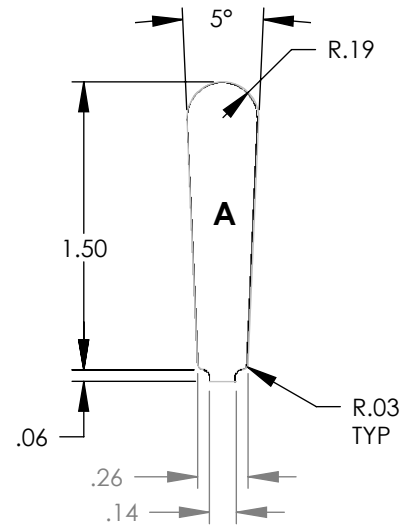

"MADE IN THE USA"

STATOR	SLOT N	CHARACTERISTICS			
		D <sub>a</sub>	D <sub>i</sub>	N	A
4143D		10.50	6.00	48	0.470

STATOR	SLOT N	CHARACTERISTICS			
		D <sub>a</sub>	D <sub>i</sub>	N	A
4143N		10.50	6.00	60	0.470

[www.reuland.com](http://www.reuland.com)

Copyright © 2010 Reuland Electric Co. All Rights Reserved.

NOTE: CORES ARE WELDED  
NOT TO SCALE

MATERIAL: SILICON STEEL  
DIMENSIONS: INCHES

**REULAND ELECTRIC CO.**  
INDUSTRY, CA HOWELL, MI CINCINNATI, OH