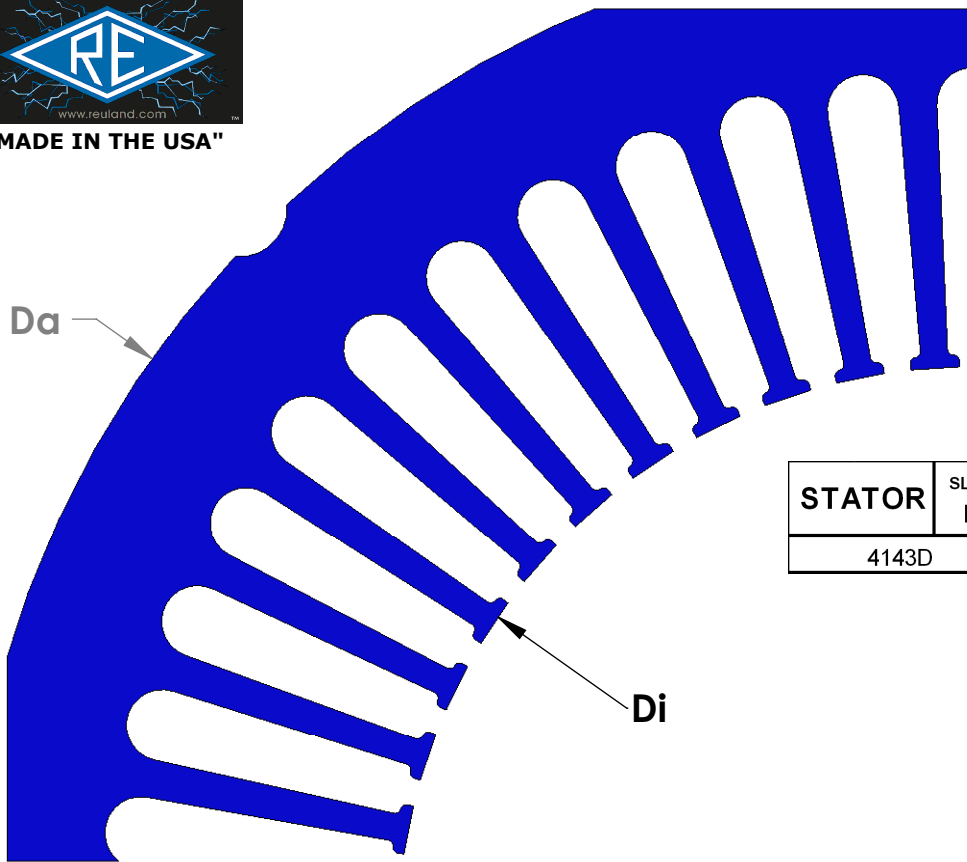

"MADE IN THE USA"

STATOR	SLOT N	CHARACTERISTICS			
		D <sub>a</sub>	D <sub>i</sub>	N	A
4143D		10.50	6.00	48	0.470

STATOR	SLOT N	CHARACTERISTICS			
		D <sub>a</sub>	D <sub>i</sub>	N	A
4143N		10.50	6.00	60	0.470

[www.reuland.com](http://www.reuland.com)

Copyright © 2010 Reuland Electric Co. All Rights Reserved.

NOTE: CORES ARE WELDED  
NOT TO SCALE

MATERIAL: SILICON STEEL  
DIMENSIONS: INCHES

**REULAND ELECTRIC CO.**  
INDUSTRY, CA HOWELL, MI CINCINNATI, OH