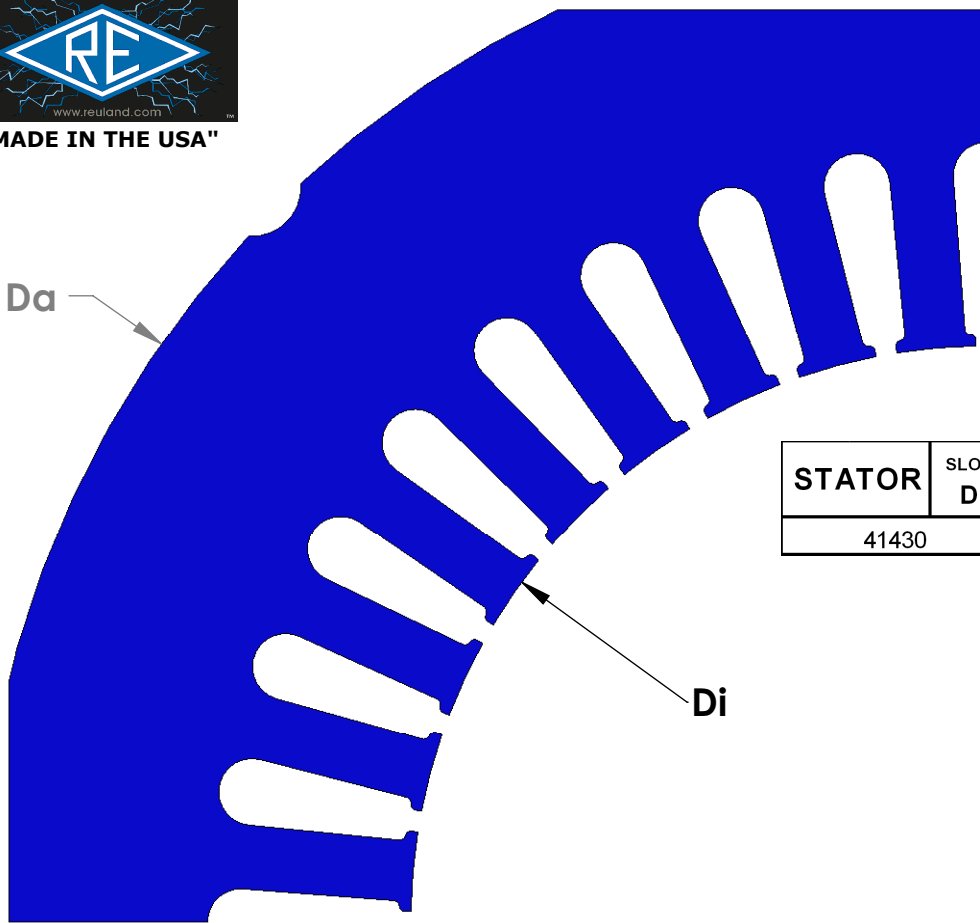

"MADE IN THE USA"

STATOR	SLOT D	CHARACTERISTICS			
		D _a	D _i	N	A
41430		10.50	6.00	36	0.281

STATOR	SLOT D	CHARACTERISTICS			
		D _a	D _i	N	A
41434		10.50	6.00	48	0.281

NOTE: CORES ARE WELDED
NOT TO SCALE

MATERIAL: SILICON STEEL
DIMENSIONS: INCHES

REULAND ELECTRIC CO.
INDUSTRY, CA HOWELL, MI CINCINNATI, OH

www.reuland.com

Copyright © 2010 Reuland Electric Co. All Rights Reserved.