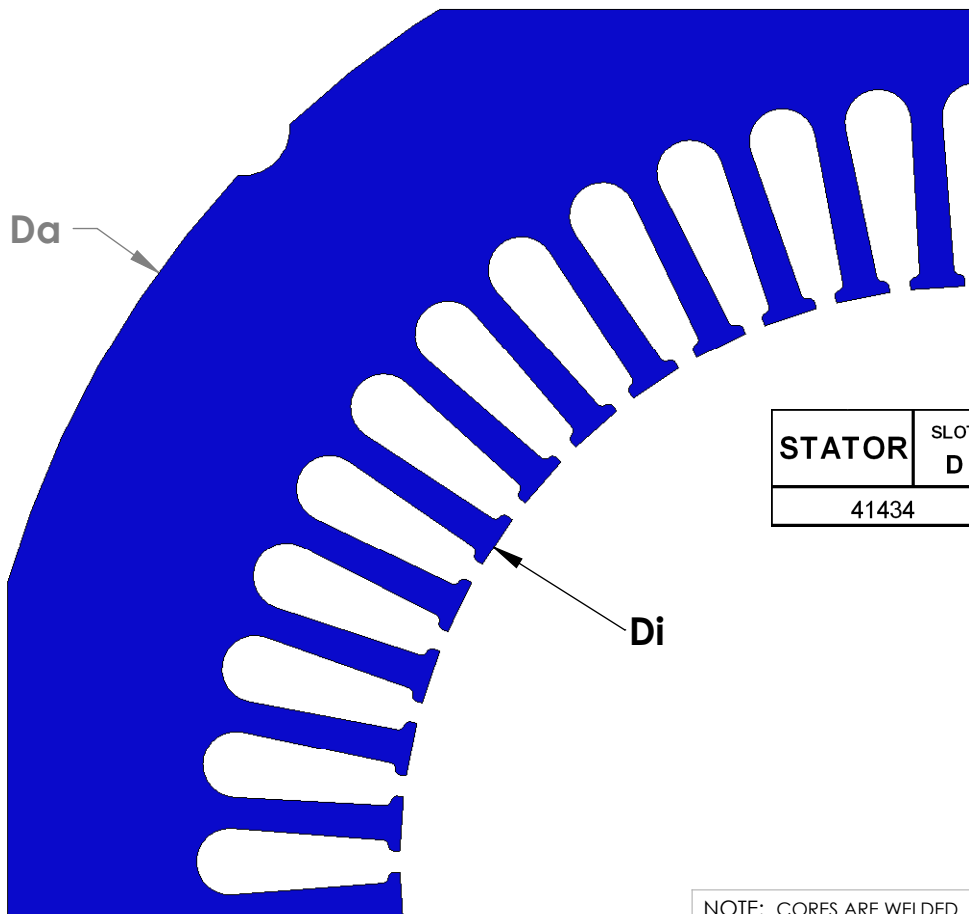

"MADE IN THE USA"

STATOR	SLOT D	CHARACTERISTICS			
		D _a	D _i	N	A
41430		10.50	6.00	36	0.281

STATOR	SLOT D	CHARACTERISTICS			
		D _a	D _i	N	A
41434		10.50	6.00	48	0.281

NOTE: CORES ARE WELDED
NOT TO SCALE

MATERIAL: SILICON STEEL
DIMENSIONS: INCHES

REULAND ELECTRIC CO.
INDUSTRY, CA HOWELL, MI CINCINNATI, OH

www.reuland.com

Copyright © 2010 Reuland Electric Co. All Rights Reserved.