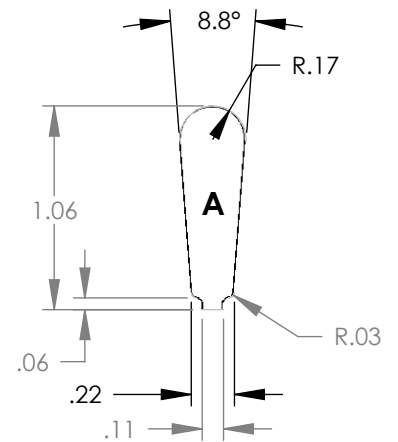

"MADE IN THE USA"

STATOR	SLOT D	CHARACTERISTICS			
		D _a	D _i	N	A
41430		10.50	6.00	36	0.281

STATOR	SLOT D	CHARACTERISTICS			
		D _a	D _i	N	A
41434		10.50	6.00	48	0.281

NOTE: CORES ARE WELDED
NOT TO SCALE

MATERIAL: SILICON STEEL
DIMENSIONS: INCHES

REULAND ELECTRIC CO.
INDUSTRY, CA HOWELL, MI CINCINNATI, OH

www.reuland.com

Copyright © 2010 Reuland Electric Co. All Rights Reserved.