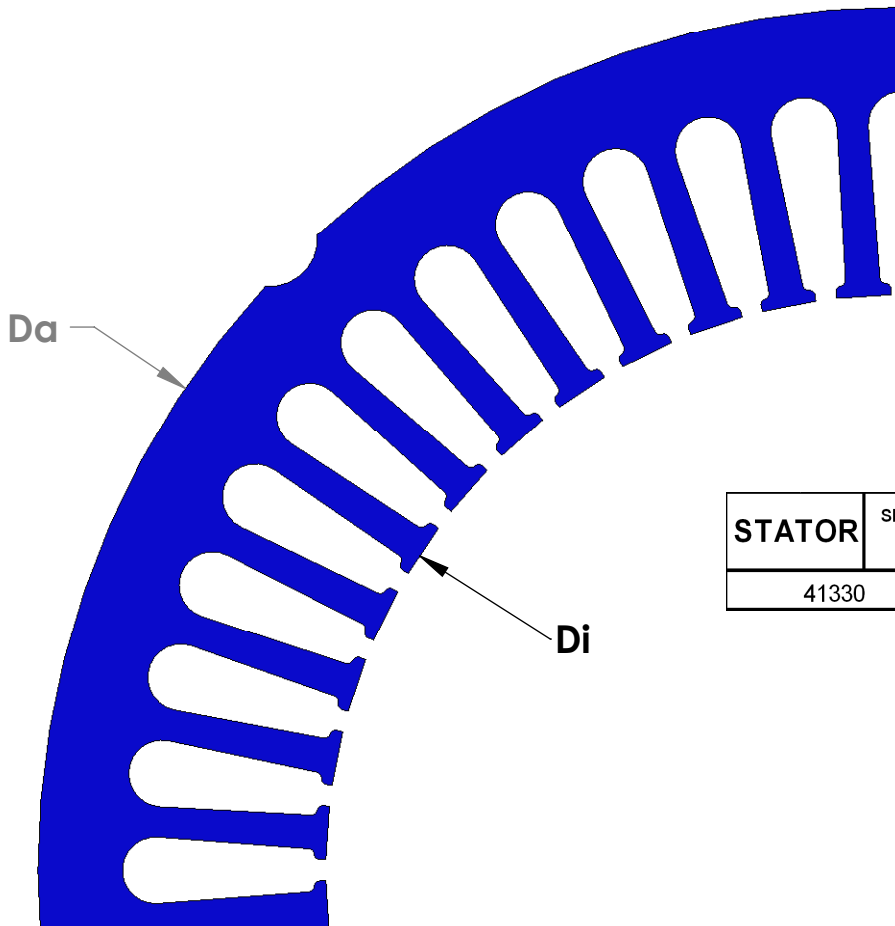

"MADE IN THE USA"

STATOR	SLOT D	CHARACTERISTICS			
		D _a	D _i	N	A
41334		9.00	6.00	36	0.281

STATOR	SLOT D	CHARACTERISTICS			
		D _a	D _i	N	A
41330		9.00	6.00	48	0.281

NOTE: CORES ARE WELDED
NOT TO SCALE

MATERIAL: SILICON STEEL
DIMENSIONS: INCHES

REULAND ELECTRIC CO.
INDUSTRY, CA HOWELL, MI CINCINNATI, OH

www.reuland.com

Copyright © 2010 Reuland Electric Co. All Rights Reserved.