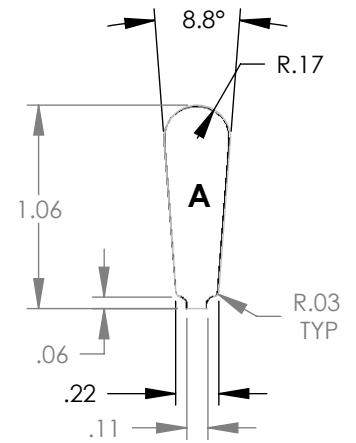

"MADE IN THE USA"

STATOR	SLOT D	CHARACTERISTICS			
		D _a	D _i	N	A
41334		9.00	6.00	36	0.281

STATOR	SLOT D	CHARACTERISTICS			
		D _a	D _i	N	A
41330		9.00	6.00	48	0.281

NOTE: CORES ARE WELDED
NOT TO SCALE

MATERIAL: SILICON STEEL
DIMENSIONS: INCHES

REULAND ELECTRIC CO.
INDUSTRY, CA HOWELL, MI CINCINNATI, OH

www.reuland.com

Copyright © 2010 Reuland Electric Co. All Rights Reserved.