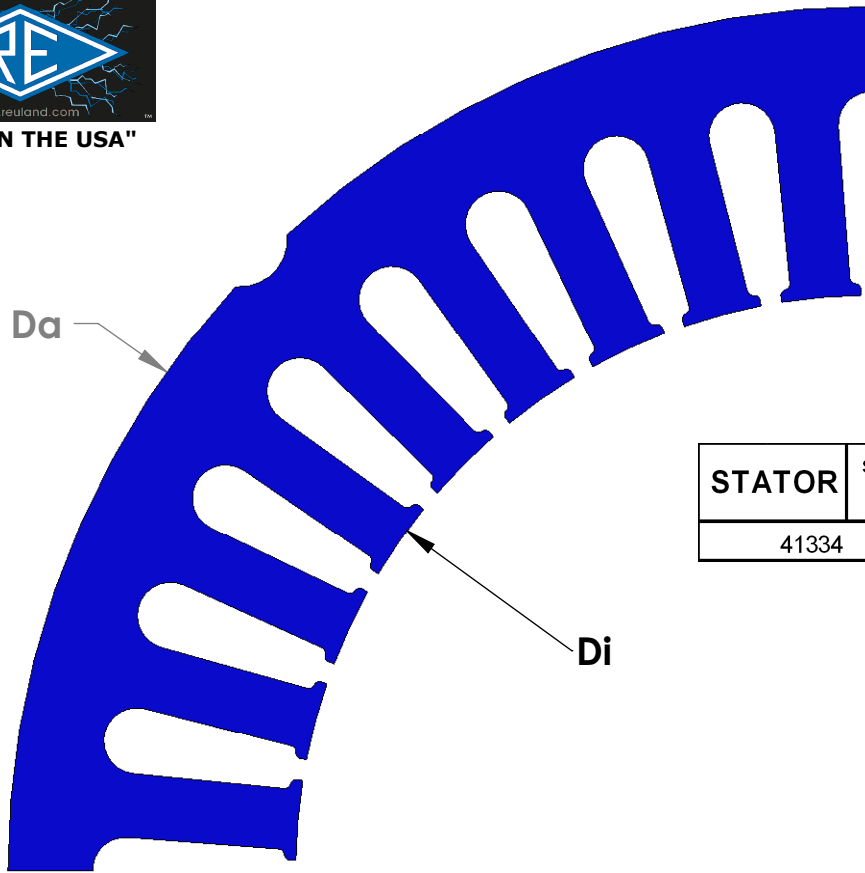

"MADE IN THE USA"

STATOR	SLOT D	CHARACTERISTICS			
		D _a	D _i	N	A
41334		9.00	6.00	36	0.281

STATOR	SLOT D	CHARACTERISTICS			
		D _a	D _i	N	A
41330		9.00	6.00	48	0.281

NOTE: CORES ARE WELDED
NOT TO SCALE

MATERIAL: SILICON STEEL
DIMENSIONS: INCHES

REULAND ELECTRIC CO.
INDUSTRY, CA HOWELL, MI CINCINNATI, OH

www.reuland.com

Copyright © 2010 Reuland Electric Co. All Rights Reserved.