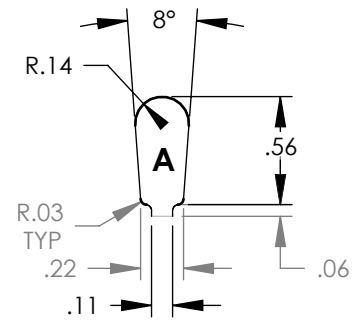

"MADE IN THE USA"

| STATOR | SLOT F | CHARACTERISTICS | | | |
|--------|-----------|-----------------|----------------|----|-------|
| | | D _a | D _i | N | A |
| 41225 | | 8.00 | 5.12 | 36 | 0.175 |

| STATOR | SLOT G | CHARACTERISTICS | | | |
|--------|-----------|-----------------|----------------|----|-------|
| | | D _a | D _i | N | A |
| 41226 | | 8.00 | 5.12 | 36 | 0.135 |

NOTE: CORES ARE WELDED
NOT TO SCALE

MATERIAL: SILICON STEEL
DIMENSIONS: INCHES

REULAND ELECTRIC CO.
INDUSTRY, CA HOWELL, MI CINCINNATI, OH