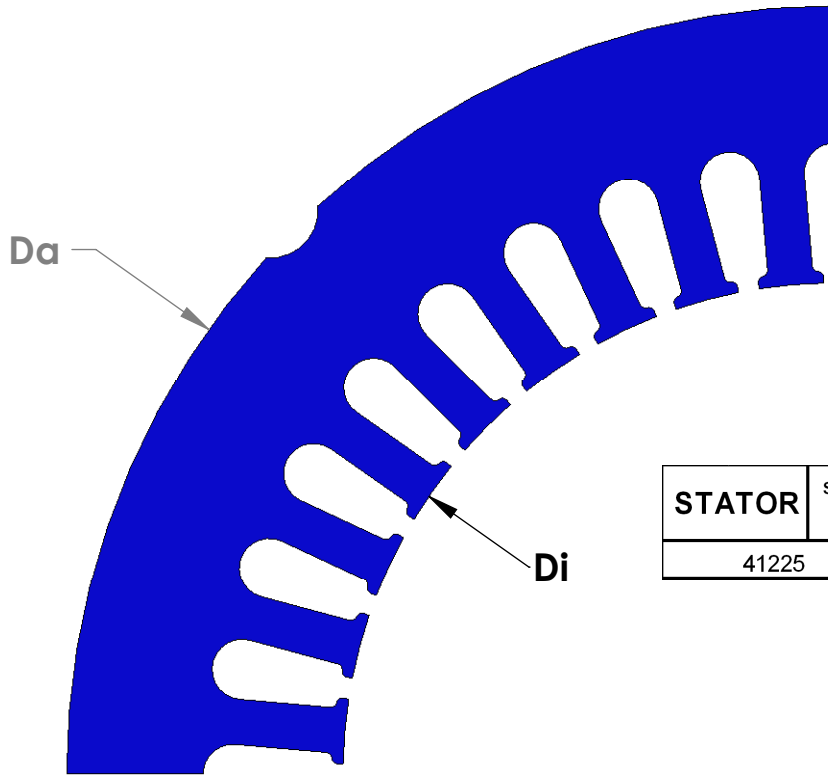

"MADE IN THE USA"

| STATOR | SLOT F | CHARACTERISTICS | | | |
|--------|-----------|-----------------|----------------|----|-------|
| | | D _a | D _i | N | A |
| 41225 | | 8.00 | 5.12 | 36 | 0.175 |

| STATOR | SLOT G | CHARACTERISTICS | | | |
|--------|-----------|-----------------|----------------|----|-------|
| | | D _a | D _i | N | A |
| 41226 | | 8.00 | 5.12 | 36 | 0.135 |

NOTE: CORES ARE WELDED
NOT TO SCALE

MATERIAL: SILICON STEEL
DIMENSIONS: INCHES

REULAND ELECTRIC CO.
INDUSTRY, CA HOWELL, MI CINCINNATI, OH