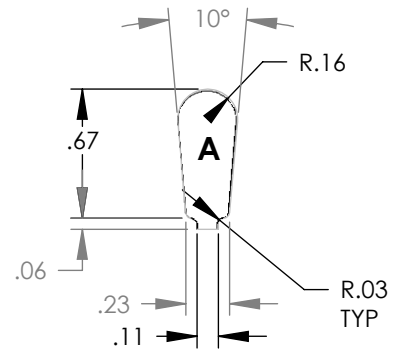

"MADE IN THE USA"

| STATOR | SLOT F | CHARACTERISTICS | | | |
|--------|-----------|-----------------|----------------|----|-------|
| | | D _a | D _i | N | A |
| 41225 | | 8.00 | 5.12 | 36 | 0.175 |

| STATOR | SLOT G | CHARACTERISTICS | | | |
|--------|-----------|-----------------|----------------|----|-------|
| | | D _a | D _i | N | A |
| 41226 | | 8.00 | 5.12 | 36 | 0.135 |

NOTE: CORES ARE WELDED
NOT TO SCALE

MATERIAL: SILICON STEEL
DIMENSIONS: INCHES

REULAND ELECTRIC CO.
INDUSTRY, CA HOWELL, MI CINCINNATI, OH