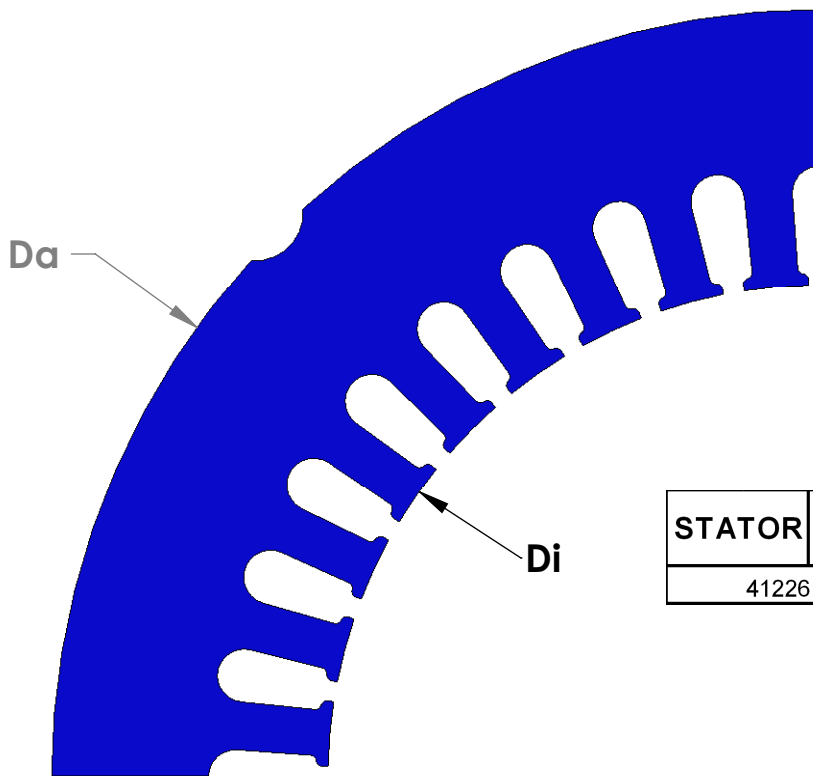

"MADE IN THE USA"

| STATOR | SLOT F | CHARACTERISTICS | | | |
|--------|-----------|-----------------|----------------|----|-------|
| | | D _a | D _i | N | A |
| 41225 | | 8.00 | 5.12 | 36 | 0.175 |

| STATOR | SLOT G | CHARACTERISTICS | | | |
|--------|-----------|-----------------|----------------|----|-------|
| | | D _a | D _i | N | A |
| 41226 | | 8.00 | 5.12 | 36 | 0.135 |

NOTE: CORES ARE WELDED
NOT TO SCALE

MATERIAL: SILICON STEEL
DIMENSIONS: INCHES

REULAND ELECTRIC CO.
INDUSTRY, CA HOWELL, MI CINCINNATI, OH